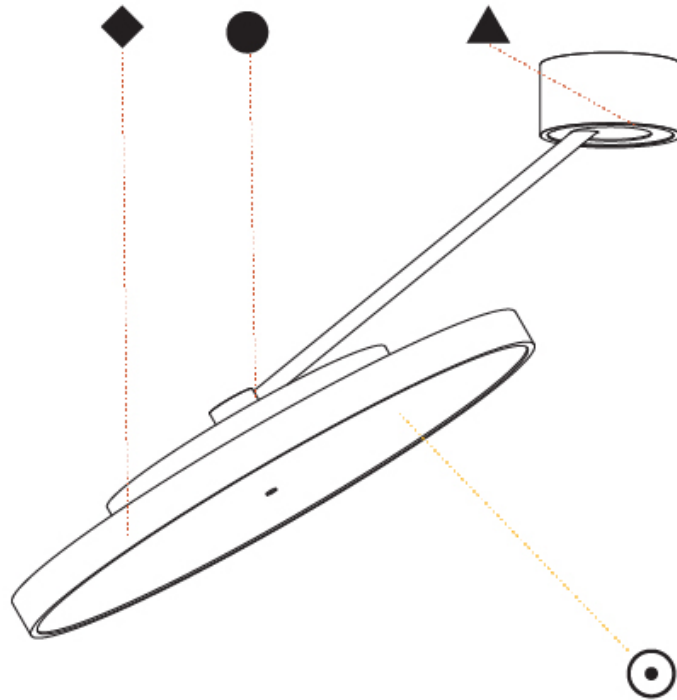

SIGN DIVA DANCER SUSPENSION

A300041-

PROJECT	_____
TYPE	_____
SPECIFIER	_____
QUANTITY	_____
DATE	_____

A